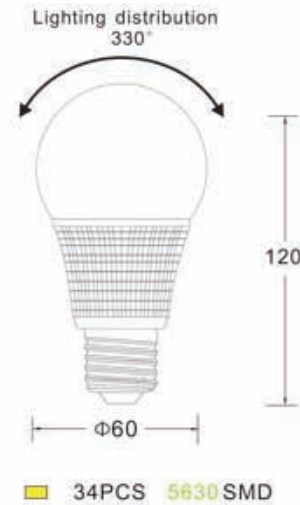

### LED Ball Bulb

# 13512

E 27

**330°  
Beam Angle  
10W/ 850Lm  
LED**

Solid and durable, good light transmission, even and gentle light output  
High quality aluminum for the lamp body and top grade led chipset used.  
Super large lighting angle without dark areas.

## Dimension drawing

Unit: mm

## Lamp information

Model Number	13512WW	13512NW	13512CW
Power (W)	10W	10W	10W
Color	Warm White	Neutral White	Neutral White
Base Type	E 27	E 27	E 27
Lumen (Lm)	850Lm	850Lm	850Lm
Voltage (V)	AC 190-265V	AC 190-265V	AC 190-265V
LED Type	5630SMD	5630SMD	5630SMD
CRI	≥80	≥80	≥80
IP Grade	52	52	52
Work Life	30000h	30000h	30000h